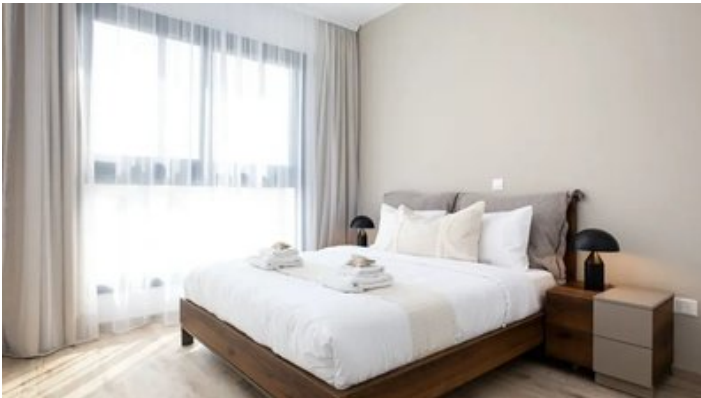

2-bedroom apartment to rent
#3480

1. Content

The author reserves the right not to be responsible for the topicality, correctness, completeness or quality of the information

Miete	€2,100 /Monat	Typ	Wohnung
Schlafzimmer	2	Badezimmer	2
Bedeckt	100 m ²	Energy efficiency rating	A

Beschreibung

Embrace the comfort of space and modern amenities at Plus 25 Residence 401, our generously sized 2 bedroom apartment located in the vibrant heart of Limassol. Moving Doors is thrilled to offer a living solution that combines practicality with style, ensuring a delightful stay.

Plus 25 Residence 401 is designed to be your perfect urban retreat. Our fully serviced and equipped 2 bedroom apartment offers ample space, making it ideal for families, friends, or colleagues. Whether you're in town for business, leisure, or a bit of both, Plus 25 Residence 401 provides a balanced living experience.

Highlights:

Spacious and stylish: Discover the joy of living in a spacious apartment, thoughtfully designed with modern amenities and stylish furnishings. Your living space at Plus 25 Residence 401 is a haven of comfort and style.💎