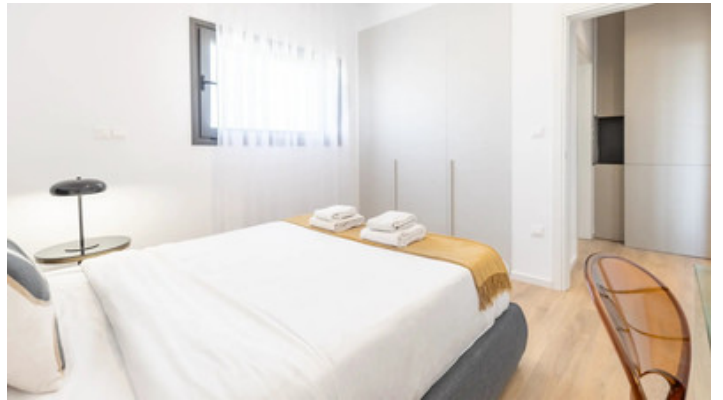

1-bedroom apartment to rent
#3482

1. Content

Miete	€1,700 /Monat	Typ	Wohnung
Schlafzimmer	1	Badezimmer	1
Bedeckt	60 m ²	Energy efficiency rating	A

Beschreibung

Discover the perfect blend of comfort and convenience at Saul Boutique Xiii, our cozy 1 bedroom apartment situated in the lively heart of Limassol. Moving Doors is excited to offer you a home that combines modern amenities with a welcoming atmosphere.

Saul Boutique Xiii is your ideal home away from home. Our fully serviced and equipped 1 bedroom apartment provides a warm and inviting living space, perfect for individuals or couples. Whether you are in Limassol for work, leisure, or anything in between, Saul Boutique Xiii offers a comfortable and convenient living experience.

Highlights

Cozy and convenient: Enjoy the comforts of home in our well-appointed apartment, complete with all the amenities you need for a pleasant stay. Your living space is designed for relaxation and convenience, ensuring a stress-free experience.💎