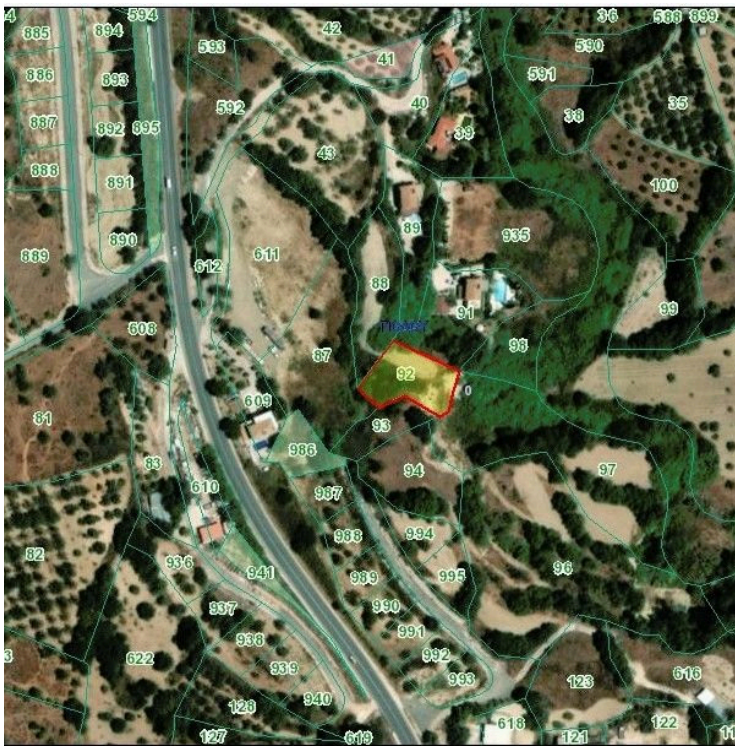

#3659

Residentia - Agricultural Land

 Giolou, Paphos

€235,000

Überblick

Spezifikationen

Bereich

 14774 m²

Typ

Erschlossenes Land

Besitzurkunde

Ja

Beschreibung

For Sale 4 pieces of land in the village of Giolou in Pafos.

The land includes a Borehole for the extraction of water for irrigating trees and plants.

The public road goes only to one piece of land number 96

The land 96 falls in residential H3, Agricultural Γ3 and Green Z3, building zones.

H3 = 39%

Γ3 = 56%

Z3 = 4%

The land 97 falls:

Γ3 = 40%

Z3 = 60%

The Land 92 falls: