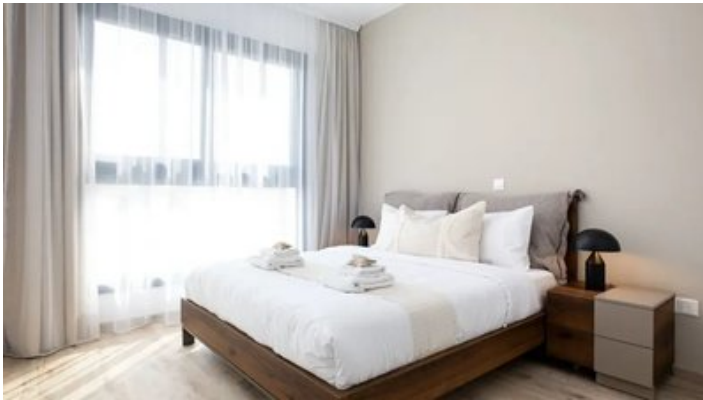

2-bedroom apartment to rent
#3480

Rent	€2,100 /month	Type	Apartment
Bedrooms	2	Bathrooms	2
Covered	100 m ²	Energy efficiency rating	A

Description

Embrace the comfort of space and modern amenities at Plus 25 Residence 401, our generously sized 2 bedroom apartment located in the vibrant heart of Limassol. Moving Doors is thrilled to offer a living solution that combines practicality with style, ensuring a delightful stay.

Plus 25 Residence 401 is designed to be your perfect urban retreat. Our fully serviced and equipped 2 bedroom apartment offers ample space, making it ideal for families, friends, or colleagues. Whether you're in town for business, leisure, or a bit of both, Plus 25 Residence 401 provides a balanced living experience.

Highlights:

Spacious and stylish: Discover the joy of living in a spacious apartment, thoughtfully designed with modern amenities and stylish furnishings. Your living space at Plus 25 Residence 401 is a haven of comfort and style.💎