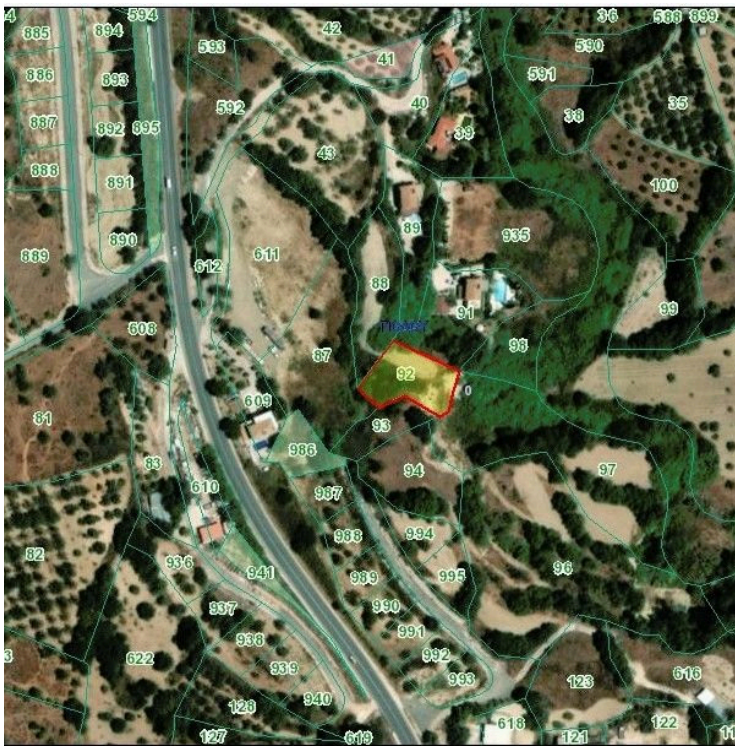

#3659

Residentia - Agricultural Land

 Giolou, Paphos

€235,000

Overview

Specifications

Area

 14774 m²

Type	Development Land	Title deed	Yes
------	-------------------------	------------	------------

Description

For Sale 4 pieces of land in the village of Giolou in Pafos.

The land includes a Borehole for the extraction of water for irrigating trees and plants.

The public road goes only to one piece of land number 96

The land 96 falls in residential H3, Agricultural Γ3 and Green Z3, building zones.

H3 = 39%

Γ3 = 56%

Z3 = 4%

The land 97 falls:

Γ3 = 40%

Z3 = 60%