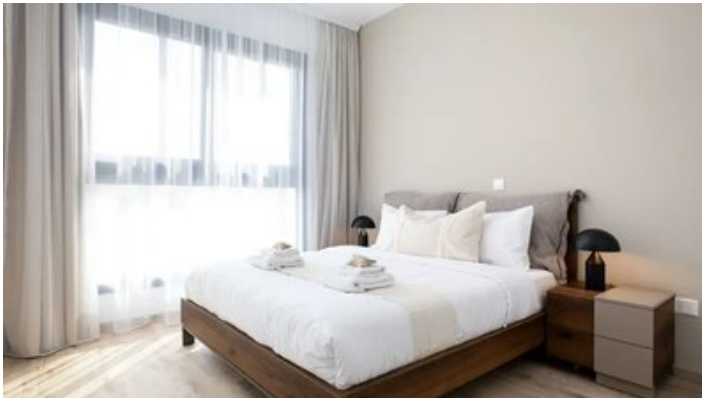

2-bedroom apartment to rent
#3480

1. Content

Аренда	€2,100 /месяц	Тип	Квартира
Спальни	2	Ванные	2
Площадь крытых помещений	100 m ²	Рейтинг энергоэффективности	A

Описание

Embrace the comfort of space and modern amenities at Plus 25 Residence 401, our generously sized 2 bedroom apartment located in the vibrant heart of Limassol. Moving Doors is thrilled to offer a living solution that combines practicality with style, ensuring a delightful stay.

Plus 25 Residence 401 is designed to be your perfect urban retreat. Our fully serviced and equipped 2 bedroom apartment offers ample space, making it ideal for families, friends, or colleagues. Whether you're in town for business, leisure, or a bit of both, Plus 25 Residence 401 provides a balanced living experience.

Highlights:

Spacious and stylish: Discover the joy of living in a spacious apartment, thoughtfully designed with modern amenities and stylish furnishings. Your living space at Plus 25 Residence 401 is a haven of comfort and style. ✦